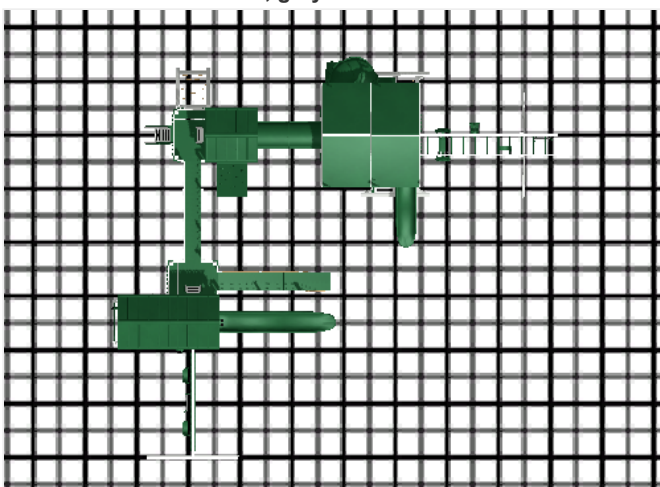

Dealer: GreyFox Outdoor
Customer:
Model #: KRC Extreme
Size: Length: 43.8ft Width: 39.4ft
Build Code: [krc](#)

Date: 7/19/2019
PO#:
SK F&I
Kit and Crate
Pickup

Frame:
white
Accent:
green
Accessory:
green

- 1 - 5' x 5' Mountain Climber
- 1 - Avalanche Slide 10'
- 1 - MC Hand Rail
- 1 - MC Ladder
- 1 - 4 Position Climber 14'
- 1 - Dual Rider
- 1 - Baby Swing
- 1 - Belt Swing with Soft Grip Chains
- 1 - Trapeze Bar with Rings
- 4 - Ground Anchors
- 1 - Rock Wall for MC Leg
- 1 - Cargo Net for MC Leg
- 1 - Tower Mega 7' Deck for MC
- 1 - 6'-6" Tower Tunnel
- 2 - 5' x 9' Tower
- 1 - 3' x 7' Rock Wall
- 1 - Flat Step Access Ladder
- 1 - Access Railing
- 1 - 4' x 5' Cargo Net
- 1 - 8' Bridge with Rope
- 1 - 4 x 5 Picnic Table
- 2 - Binoculars
- 1 - Avalanche Slide 14'
- 1 - 3 Position Single Beam 10'-6" High Beam
- 2 - Belt Swing with Soft Grip Chains High Beam
- 1 - Trapeze Bar with Rings High Beam
- 1 - Jungle Bar Tower
- 1 - Steering Wheel
- 1 - Telescope
- 1 - Megaphone
- 3 - Gable Roof
- 1 - 5 x 5 Clubhouse Decking
- 1 - 5 x 7 Clubhouse Wall with Door
- 2 - 5 x 7 Clubhouse Wall with Window
- 1 - 5 x 7 Clubhouse Wall

Black lines mark 5', grey lines mark 2.5' increments

Notes:

- 1 - 12' Ramp with Rope
- 1 - Hammock Swing under deck
- 1 - Turbo Twister Slide 7'
- 2 - 5' x 10' Canvas for Mountain Climber
- 1 - 3-Rope Plastic Tire Swing