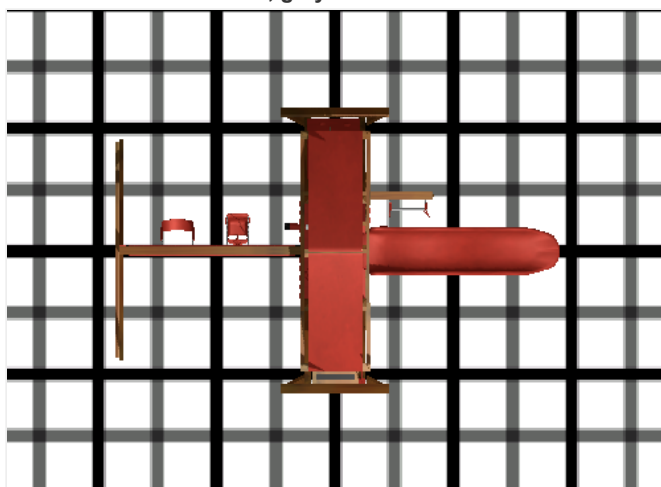

Dealer: GreyFox Outdoor
Customer:
Model #: Sk-3 Mountain Climber
Size: Length: 19.1ft Width: 11.8ft
Build Code: [sk3](#)

Date: 7/19/2019
PO#:
SK F&I
Kit and Crate
Pickup

Frame:
 wood
Accent:
 red
Accessory:
 red

- 1 - 3' x 5' Mountain Climber
- 1 - 3-Rope Plastic Tire Swing
- 1 - Steering Wheel
- 1 - Telescope
- 1 - 2 Position Single Beam 8'
- 1 - Baby Swing
- 1 - Belt Swing with Soft Grip Chains
- 2 - Ground Anchors
- 1 - 1 Position Extension Arm 6'
- 1 - Trapeze Bar with Rings
- 1 - Avalanche Slide 10'
- 1 - 3' x 8' Canvas 3' x 5' Tower Only
- 1 - MC Hand Rail
- 1 - MC Ladder
- 1 - Rock Wall for MC Leg

Black lines mark 5', grey lines mark 2.5' increments

Notes:

//

//