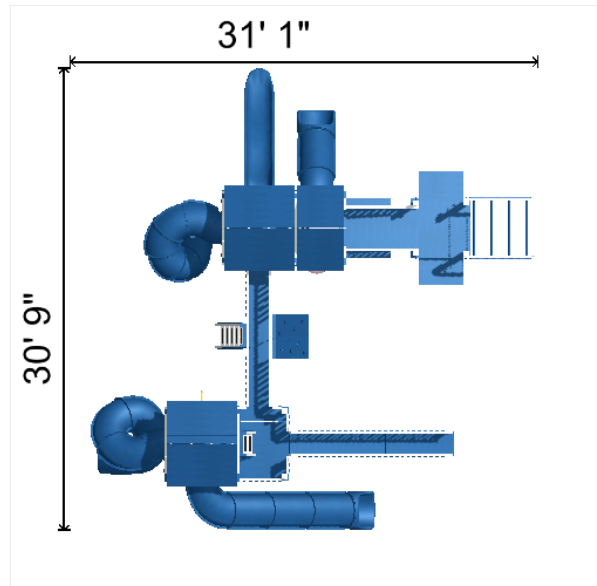

- 1 - 5' x 9' Double Tower 3' and 5' High
- 1 - 8' Bridge with Railing
- 1 - 5' x 9' Tower
- 1 - Sidewinder Slide 7'
- 1 - Turbo Twister Slide 7'
- 1 - Fire Pole 7' Deck
- 1 - 12' Ramp with Rails
- 1 - 5 x 5 Vinyl Roof
- 1 - 3' x 5' Rock Wall with Rope
- 1 - 5' Access Ladder
- 1 - Access Railing
- 1 - Turbo Twister Slide 5'
- 1 - Avalanche Slide 10'
- 1 - ADA Transfer Station to 3' Tower
- 2 - ADA platform first step
- 4 - Hand Bar
- 1 - ADA Monkey Bars 6'
- 1 - Bubble Panel
- 1 - Tunnel Express Slide 3'
- 1 - 5 x 9 Double Vinyl Roof

Height: 13.2'

Notes:

//

//