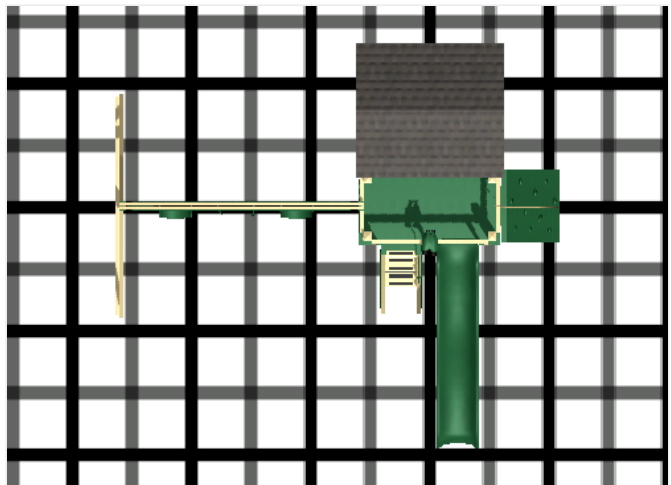

Dealer: GreyFox Outdoor
Customer:
Model #: C-4 Hideout
Size: Length: 19.0ft Width: 16.7ft
Build Code: [c4](#)

Date: 7/19/2019
PO#:
SK F&I
Kit and Crate
Pickup

Frame:
 almond
Accent:
 green
Accessory:
 green
Playhouse Shingles:
 weatherwood

- 1 - 6' x 8' Playhouse Tower
- 1 - Binoculars
- 1 - Waterfall Slide 10'
- 1 - Flat Step Access Ladder
- 1 - Access Railing
- 1 - 3 Position Single Beam 10'-6"
- 2 - Belt Swing with Soft Grip Chains
- 1 - Trapeze Bar with Rings
- 2 - Ground Anchors
- 1 - 3' x 5' Rock Wall
- 2 - Windows with Shutters

Black lines mark 5', grey lines mark 2.5' increments

Notes:

//

//