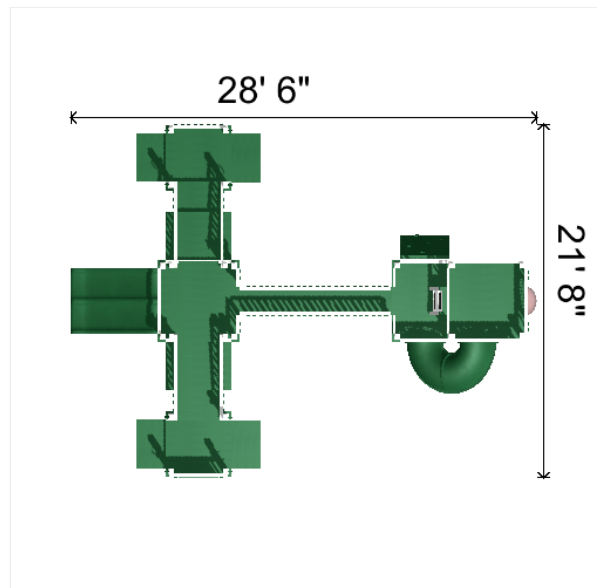

- 2 - ADA Transfer Station to 3' Tower
- 4 - ADA platform first step
- 8 - Hand Bar
- 1 - ABC Activity Panel 36" x 30"
- 1 - 5' x 5' x 3' Tower
- 1 - 3' Dual slide
- 1 - 8' Bridge with Railing
- 1 - 5' x 9' Double Tower 3' and 5' High
- 1 - Bubble Panel
- 1 - 3' x 3' Rock Wall with Rope
- 1 - Crawl Tunnel

Height: 8.1'

Notes:

//

//