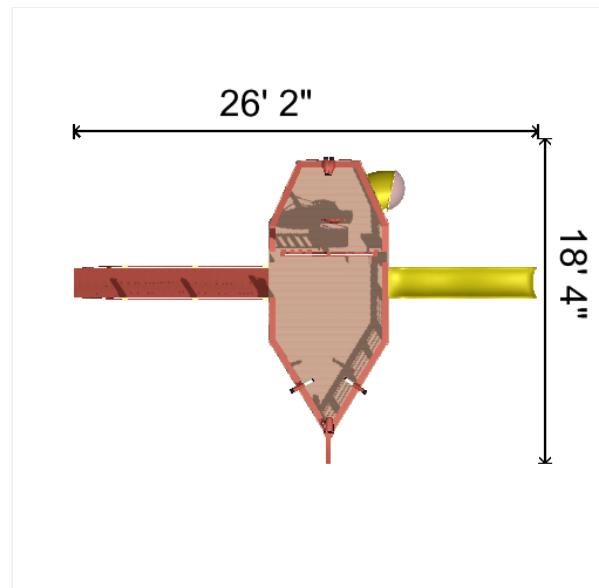

SWING KINGDOM DESIGN

Swing Kingdom

Dealer: GreyFox Outdoor
Customer: GreyFox Outdoor
Build Code: [h6Nh4ar73D](#)
Vinyl Frame Color: Almond
Accent Color: Red
Accessory Color: Yellow
Shingle Color:

Date: 7/27/2022
Sales Order#:
Delivery Method:
SK D&I
Freight
Pickup
SK Drop Off

- 1 - 8'x19' Ark
- 1 - Bubble Tunnel
- 1 - Waterfall Slide 10'
- 1 - 12' Ramp with Rope
- 1 - Ship's Wheel
- 2 - Telescope
- 1 - Spotlight
- 1 - Binoculars
- 1 - Megaphone

Height: 15.5'

Notes:

//

//