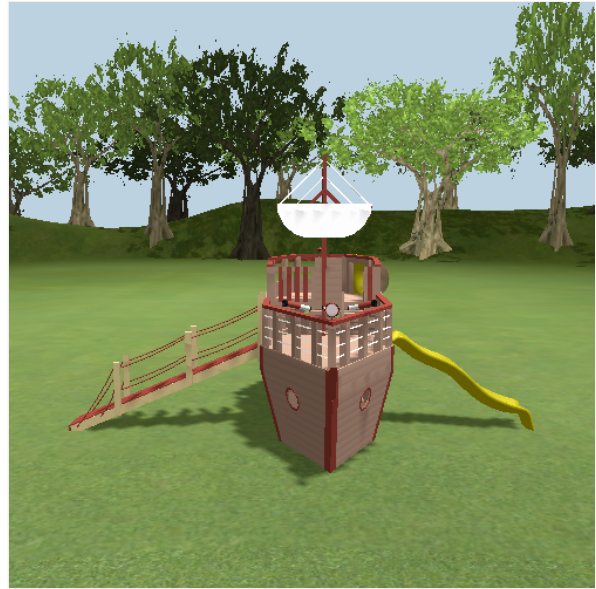

SWING KINGDOM DESIGN

Swing Kingdom

Dealer: GreyFox Outdoor
Customer: GreyFox Outdoor
Build Code: [h6Nh4ar73D](#)
Vinyl Frame Color: Almond
Accent Color: Red
Accessory Color: Yellow
Shingle Color:

Date: 7/27/2022
Sales Order#:
Delivery Method:
SK D&I
Freight
Pickup
SK Drop Off

- 1 - 8'x19' Ark
- 1 - Bubble Tunnel
- 1 - Waterfall Slide 10'
- 1 - 12' Ramp with Rope
- 1 - Ship's Wheel
- 2 - Telescope
- 1 - Spotlight
- 1 - Binoculars
- 1 - Megaphone

Height: 15.5'

Notes:

//

//