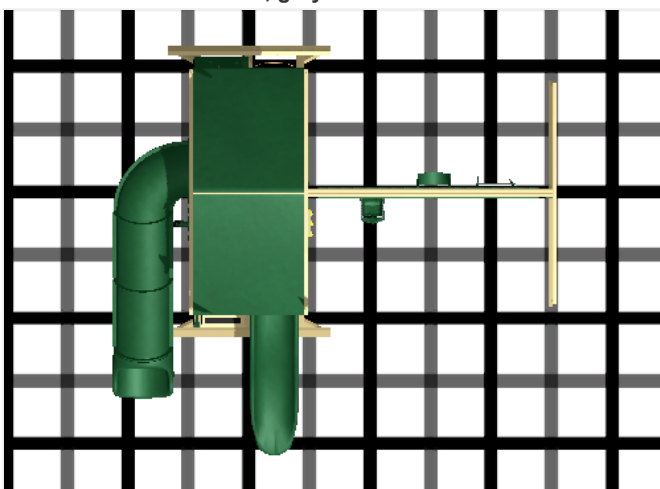

Dealer: GreyFox Outdoor

Date: 7/19/2019

Customer:

PO#:

Model #: SK-12 Mountain Climber

SK F&I

Size: Length: 18.7ft Width: 16.6ft

Kit and Crate

Build Code: [sk12](#)

Pickup

Frame:

almond

Accent:

green

Accessory:

green

- 1 - 5' x 5' Mountain Climber
- 1 - Avalanche Slide 10'
- 1 - MC Hand Rail
- 1 - MC Ladder
- 1 - Tic Tac Toe
- 1 - 3 Position Single Beam 10'-6"
- 1 - Baby Swing
- 1 - Belt Swing with Soft Grip Chains
- 1 - Trapeze Bar with Rings
- 2 - Ground Anchors
- 1 - Rock Wall for MC Leg
- 1 - Cargo Net for MC Leg
- 1 - Telescope
- 1 - Sidewinder Slide 5'
- 1 - 5' x 10' Canvas for Mountain Climber
- 1 - 3-Rope Plastic Tire Swing

Black lines mark 5', grey lines mark 2.5' increments

Notes:

//

//