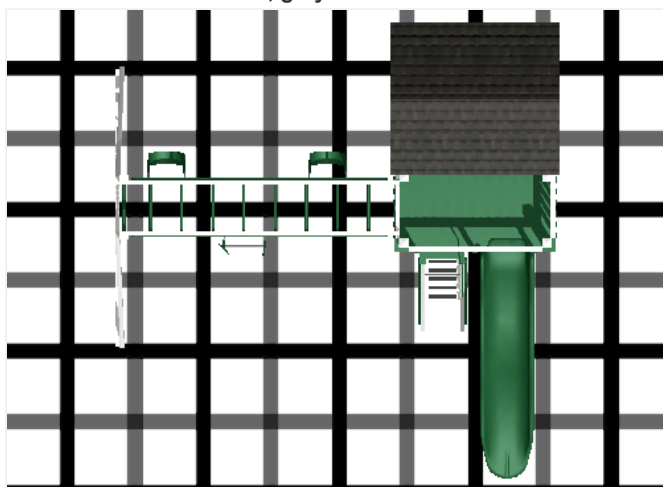

Dealer: GreyFox Outdoor

Date: 7/19/2019

Customer:

PO#:

Model #: C-1 Hideout

SK F&I

Size: Length: 16.6ft Width: 16.4ft

Kit and Crate

Build Code: [c1](#)

Pickup

Frame:

white

Accent:

green

Accessory:

green

Playhouse Shingles:

black

- 1 - 6' x 8' Playhouse Tower
- 1 - Avalanche Slide 10'
- 1 - Flat Step Access Ladder w/Railing
- 1 - Access Railing
- 1 - 3 Position Climber 10'-6"
- 2 - Belt Swing with Soft Grip Chains
- 1 - Trapeze Bar with Rings
- 2 - Ground Anchors
- 2 - Windows with Shutters

Black lines mark 5', grey lines mark 2.5' increments

Notes: