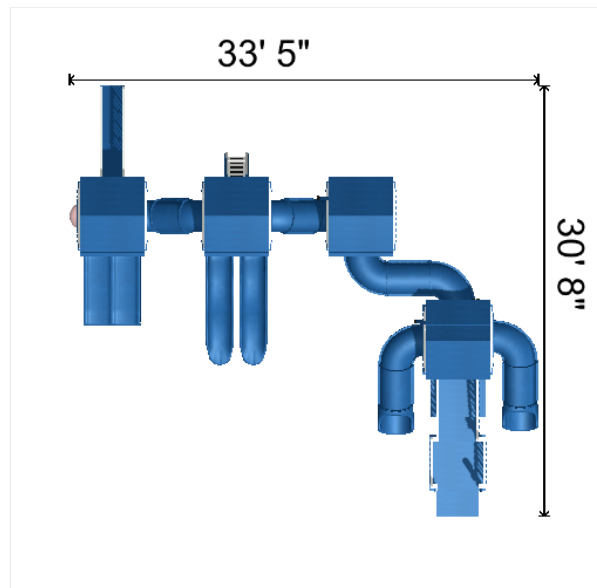

- 3 - 5' x 5' x 3' Tower
- 4 - 5 x 5 Vinyl Roof
- 1 - 3' Dual slide
- 1 - Bubble Panel
- 1 - 3' x 8' Ramp with Rails
- 2 - Slope Tower Tunnel
- 1 - 5' x 5' Tower
- 1 - 5' Access Ladder
- 1 - Access Railing
- 2 - Telescope
- 1 - Clock Activity Panel 36" x 30"
- 2 - Ship's Wheel
- 1 - S-Shape Tower Tunnel
- 1 - Binoculars
- 2 - Sidewinder Slide 3'
- 1 - ADA Transfer Station to 3' Tower
- 1 - ADA platform first step
- 2 - Hand Bar
- 2 - Avalanche Slide 10'

Height: 11.2'

Notes:

//

//