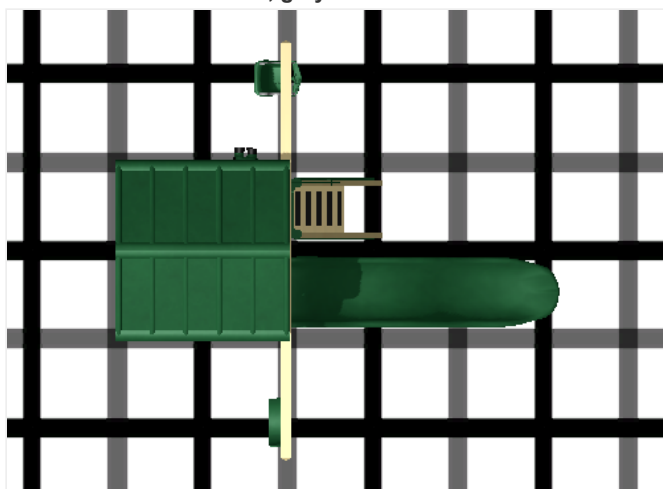

Dealer: GreyFox Outdoor
Customer:
Model #: KC-1 Clubhouse
Size: Length: 12.1ft Width: 13.2ft
Build Code: [kc1](#)

Date: 7/19/2019
PO#:
SK F&I
Kit and Crate
Pickup

Frame:
 almond
Accent:
 green
Accessory:
 green

- 1 - 5' x 5' Tower
- 1 - 5 x 5 Clubhouse Decking
- 2 - 5 x 5 Clubhouse Wall with Window
- 1 - 5 x 5 Clubhouse Wall with Door
- 1 - 5 x 5 Clubhouse Wall
- 1 - Gable Roof
- 1 - Binoculars
- 1 - 2 Position Extension Arm 8'
- 1 - Flat Step Access Ladder
- 1 - Access Railing
- 1 - Avalanche Slide 10'
- 1 - Belt Swing with Soft Grip Chains
- 1 - Baby Swing
- 1 - Ship's Wheel

Black lines mark 5', grey lines mark 2.5' increments

Notes:

//

//