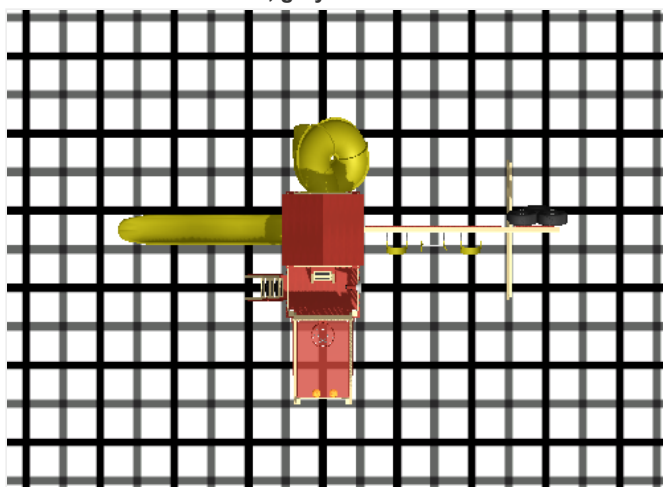

Dealer: GreyFox Outdoor
Customer:
Model #: RL-3 Sports Tower
Size: Length: 30.5ft Width: 20.3ft
Build Code: [rl3](#)

Date: 7/19/2019
PO#:
SK F&I
Kit and Crate
Pickup

Frame:
 almond
Accent:
 red
Accessory:
 yellow

- 1 - 5' x 9' Tower
- 1 - Avalanche Slide 14'
- 1 - Turbo Twister Slide 7'
- 1 - 4 Position Single Beam 14' High Beam
- 2 - Belt Swing with Soft Grip Chains High Beam
- 1 - Trapeze Bar with Rings High Beam
- 1 - QB Challenge
- 2 - Ground Anchors
- 1 - 5 x 5 Picnic Table
- 1 - Buzzer Beater Hoops
- 1 - Flat Step Access Ladder
- 1 - Access Railing
- 1 - Megaphone
- 1 - 5 x 5 Vinyl Roof

Black lines mark 5', grey lines mark 2.5' increments

Notes:

//

//