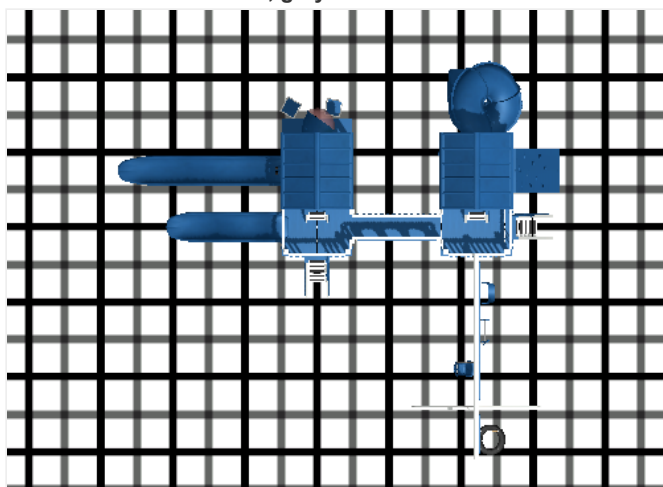

Dealer: GreyFox Outdoor
Customer:
Model #: RL-1 Adventure
Size: Length: 31.4ft Width: 28.4ft
Build Code: [rl1](#)

Date: 7/19/2019
PO#:
SK F&I
Kit and Crate
Pickup

Frame:
white
Accent:
blue
Accessory:
blue

- 2 - 5' x 9' Tower
- 1 - Binoculars
- 1 - Avalanche Slide 14'
- 1 - Bubble Tunnel
- 1 - Lemonade Stand 2' x 5'
- 2 - Lemonade Stand Stool
- 2 - Flat Step Access Ladder
- 2 - Access Railing
- 1 - Avalanche Slide 10'
- 1 - 6'-6" Bridge with Railing
- 1 - Spotlight
- 1 - Turbo Twister Slide 7'
- 1 - 3' x 7' Rock Wall
- 1 - 4 Position Single Beam 14'
- 1 - 4-Rope Plastic Tire Swing
- 1 - Trapeze Bar with Rings
- 1 - Belt Swing with Soft Grip Chains
- 1 - Baby Swing
- 2 - Ground Anchors
- 2 - Gable Roof
- 1 - Castle wall

Black lines mark 5', grey lines mark 2.5' increments

Notes:

//

//